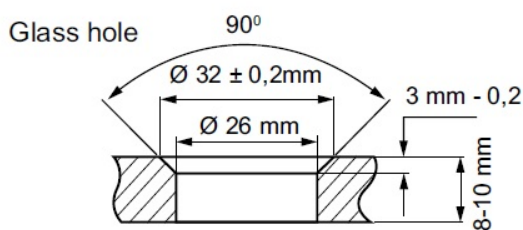

PRODUCT SHEET

Description:

Wall Mounting Bracket Tube/Glass Lay-On, F/12mm Glass, CSK Screws, F/Tube \varnothing 25mm, SS304

Item number:

28.29.009-4

Units	Box	Carton	HS Code	Barcode
Pcs.	1	5	8302419000	
				5704866464536

Item No.: 28.29.008

No drilling in tube required.

Cannot be used with anti-lift
block on sliding rollers

Flush mount glass fabrication

SISO A/S

Mileparken 11
DK-2740 Skovlunde
Denmark
VAT: DK 24786013

Phone +45 45 830 900